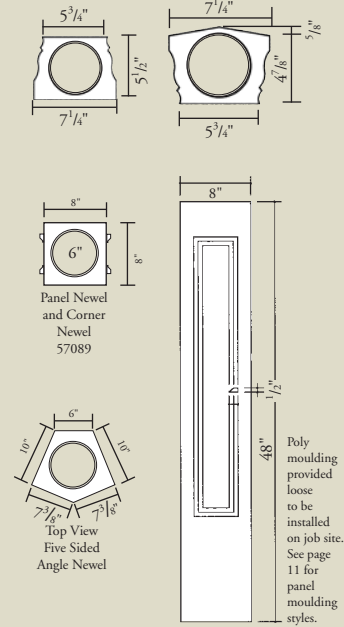

CARRINGTON