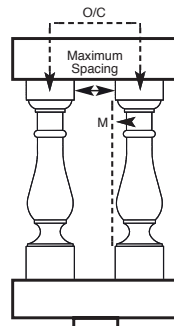

12"

SKU	M	Maximum Spacing	O/C
58051	1-7/8"	3/16"	7-1/8"
58052	1-7/8"	3/16"	7-1/8"
58053	1-7/8"	3/16"	7-1/8"
58054	2-3/8"	0"	7-1/4"
58055	2-3/8"	0"	7-1/4"
58056	2-3/8"	0"	7-1/4"