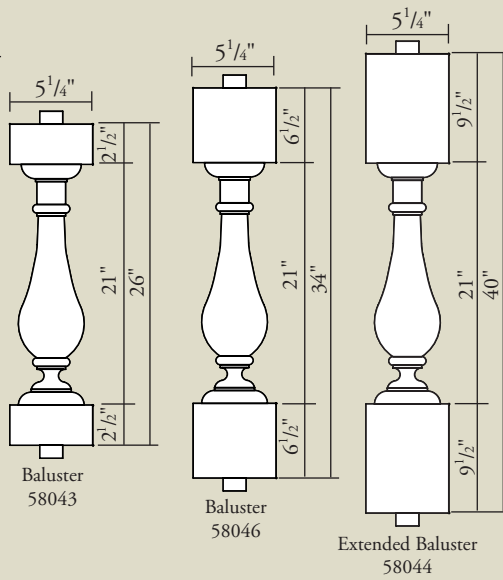

CARRINGTON