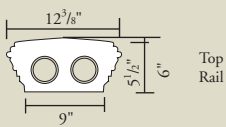

MANASSES

Plain Newel #57094