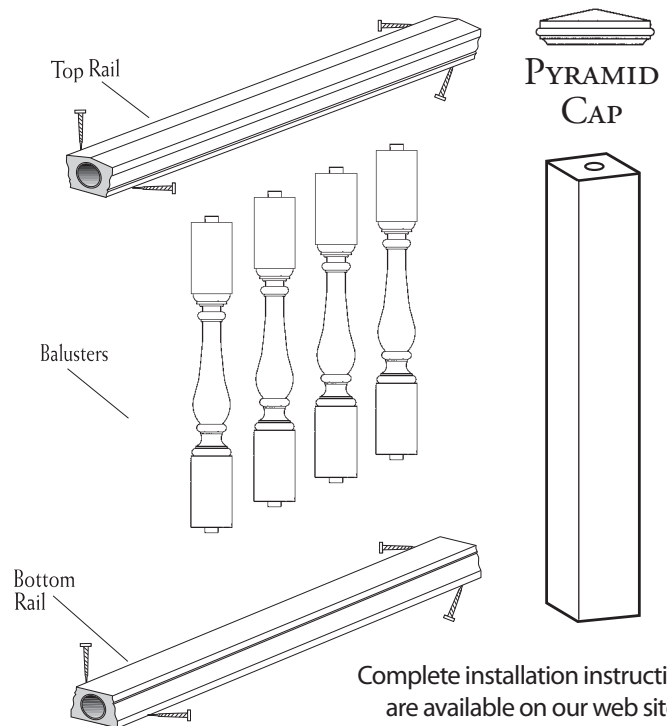

TYPICAL ASSEMBLY

Complete installation instructions are available on our web site or contact us via telephone or email.

NOTE: Rails are not pre-drilled.