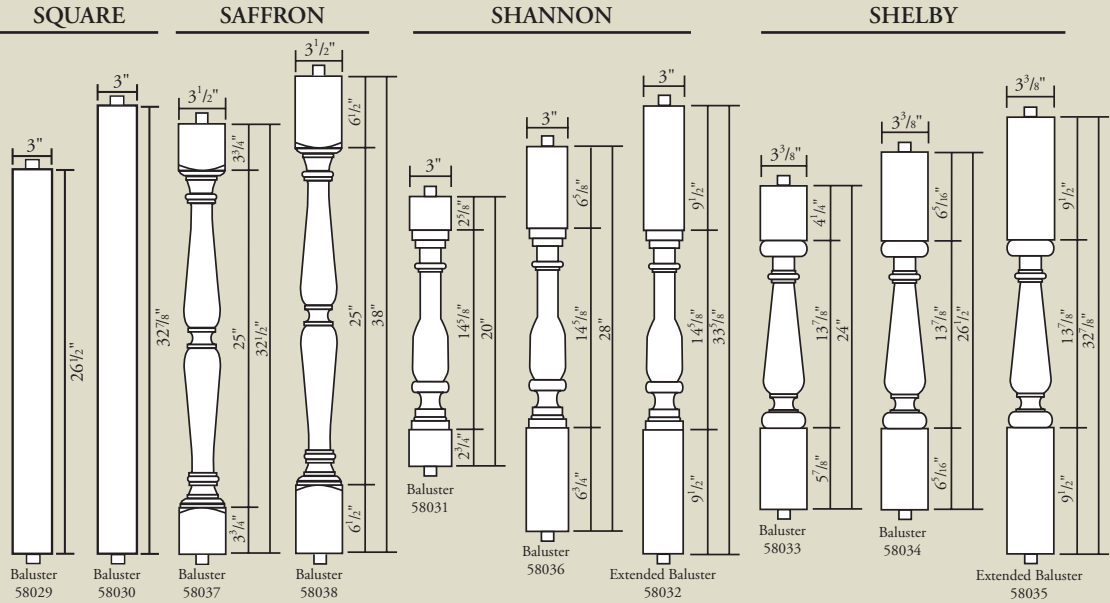

6" Balustrade System