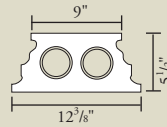

MANASSES

Plain Newel #57094