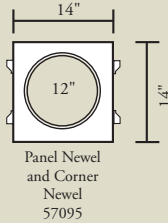

MANASSES

Plain Newel #57094