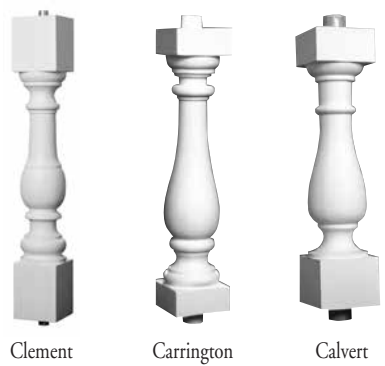

CLEMENT

SKU	M	Maximum Spacing	O/C
58041	1-1/4"	1-1/4"	6-1/2"
58042	1-1/4"	1-1/4"	6-1/2"
58045	1-1/4"	1-1/4"	6-1/2"
58043	1-1/2"	3/4"	6"
58044	1-1/2"	3/4"	6"
58046	1-1/2"	3/4"	6"
58091	1-5/16"	1-3/8"	6-5/8"
58092	1-5/16"	1-3/8"	6-5/8"
58093	1-5/16"	1-3/8"	6-5/8"