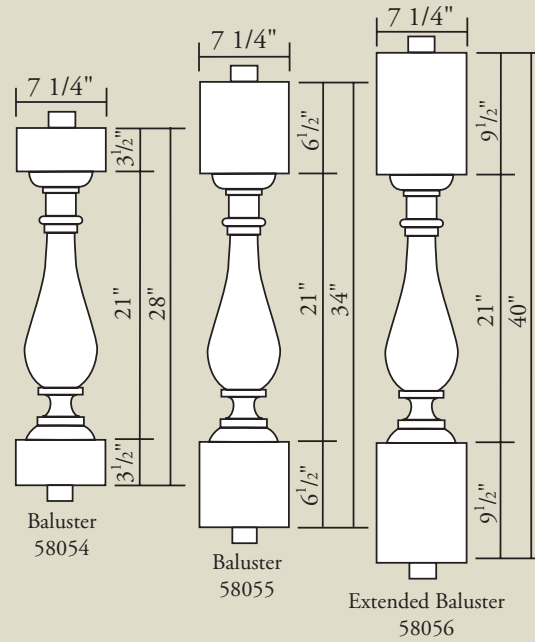

12" Balustrade System

MANDEVILLE

MANASSES

12"

SKU	M	Maximum Spacing	O/C
58051	1-7/8"	3/16"	7-1/8"
58052	1-7/8"	3/16"	7-1/8"
58053	1-7/8"	3/16"	7-1/8"
58054	2-3/8"	0"	7-1/4"
58055	2-3/8"	0"	7-1/4"
58056	2-3/8"	0"	7-1/4"