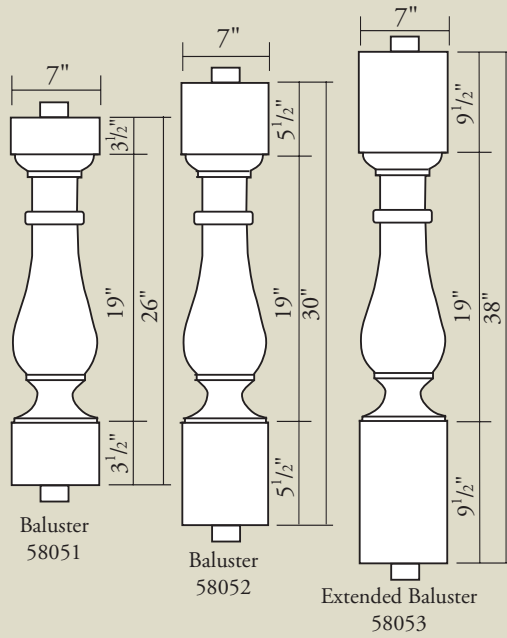

12" Balustrade System

MANDEVILLE