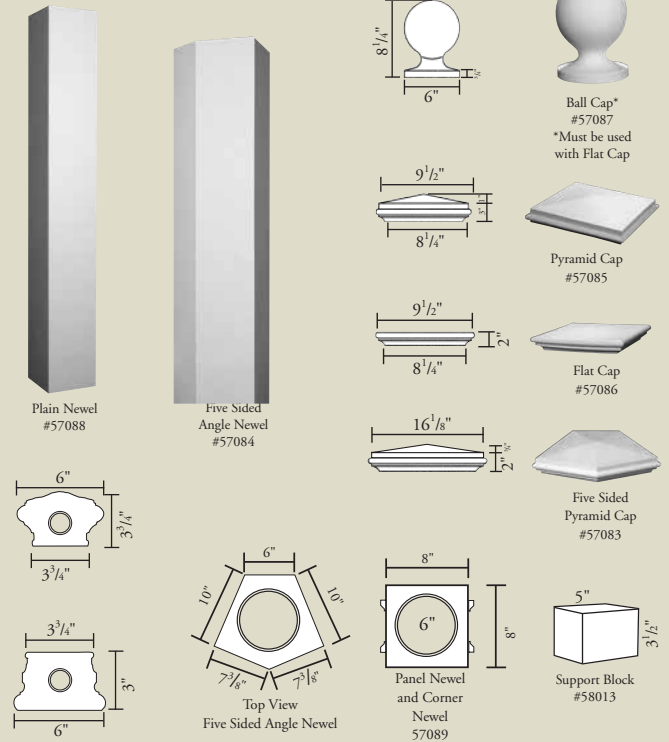

\*See Warranty

\*\*Additional priming may be required

durability, and quality. Choose from three rail sizes and several baluster profiles. Curved balustrade systems are available in 10' sections. For more information about this exceptional addition to your porch, call 800-264-4HBG (4424).

# 6" Balustrade System

## SHERWOOD

SKU	M	Maximum Spacing	O/C
58031	3/4"	2 1/4"	5 1/4"
58032	3/4"	2 1/4"	5 1/4"
58036	3/4"	2 1/4"	5 1/4"
58033	1"	2 1/8"	5 1/2"
58034	1"	2 1/8"	5 1/2"
58035	1"	2 1/8"	5 1/2"
58037	1"	2"	5 1/2"
58038	1"	2"	5 1/2"
58029	0"	4"	7"
58030	0"	4"	7"
58061	1 1/16"	1 3/4"	5 1/4"
58062	1 1/16"	1 3/4"	5 1/4"
58063	1 1/16"	1 3/4"	5 1/4"