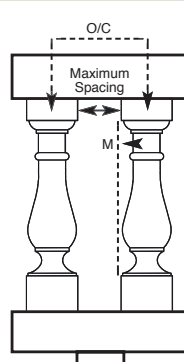

\*See Warranty

\*\*Additional priming may be required

durability, and quality. Choose from three rail sizes and several baluster profiles. Curved balustrade systems are available in 10' sections. For more information about this exceptional addition to your porch, call 800-264-4HBG (4424).

## SHERWOOD

SKU	M	Maximum Spacing	O/C
58031	3/4"	2 1/4"	5 1/4"
58032	3/4"	2 1/4"	5 1/4"
58036	3/4"	2 1/4"	5 1/4"
58033	1"	2 1/8"	5 1/2"
58034	1"	2 1/8"	5 1/2"
58035	1"	2 1/8"	5 1/2"
58037	1"	2"	5 1/2"
58038	1"	2"	5 1/2"
58029	0"	4"	7"
58030	0"	4"	7"
58061	1 1/16"	1 3/4"	5 1/4"
58062	1 1/16"	1 3/4"	5 1/4"
58063	1 1/16"	1 3/4"	5 1/4"