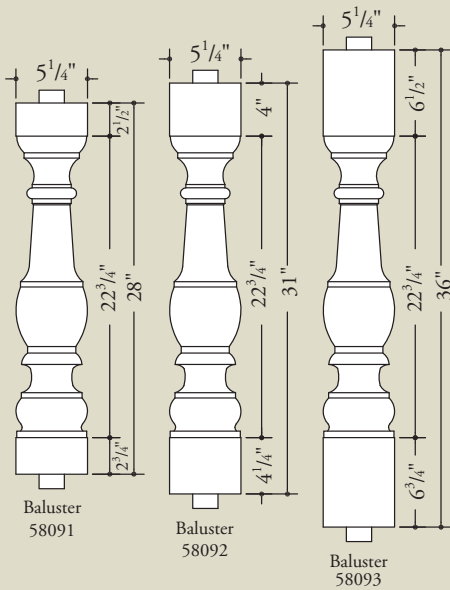

## SHERWOOD

SKU	M	Maximum Spacing	O/C
58031	3/4"	2 1/4"	5 1/4"
58032	3/4"	2 1/4"	5 1/4"
58036	3/4"	2 1/4"	5 1/4"
58033	1"	2 1/8"	5 1/2"
58034	1"	2 1/8"	5 1/2"
58035	1"	2 1/8"	5 1/2"
58037	1"	2"	5 1/2"
58038	1"	2"	5 1/2"
58029	0"	4"	7"
58030	0"	4"	7"
58061	1 1/16"	1 3/4"	5 1/4"
58062	1 1/16"	1 3/4"	5 1/4"
58063	1 1/16"	1 3/4"	5 1/4"

# 7" Balustrade System

## CLEMENT

SKU	M	Maximum Spacing	O/C
58041	1-1/4"	1-1/4"	6-1/2"
58042	1-1/4"	1-1/4"	6-1/2"
58045	1-1/4"	1-1/4"	6-1/2"
58043	1-1/2"	3/4"	6"
58044	1-1/2"	3/4"	6"
58046	1-1/2"	3/4"	6"
58091	1-5/16"	1-3/8"	6-5/8"
58092	1-5/16"	1-3/8"	6-5/8"
58093	1-5/16"	1-3/8"	6-5/8"