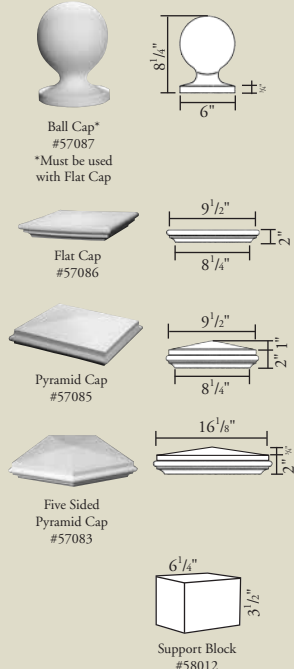

## SHERWOOD

SKU	M	Maximum Spacing	O/C
58031	3/4"	2 1/4"	5 1/4"
58032	3/4"	2 1/4"	5 1/4"
58036	3/4"	2 1/4"	5 1/4"
58033	1"	2 1/8"	5 1/2"
58034	1"	2 1/8"	5 1/2"
58035	1"	2 1/8"	5 1/2"
58037	1"	2"	5 1/2"
58038	1"	2"	5 1/2"
58029	0"	4"	7"
58030	0"	4"	7"
58061	1 1/16"	1 3/4"	5 1/4"
58062	1 1/16"	1 3/4"	5 1/4"
58063	1 1/16"	1 3/4"	5 1/4"

# 7" Balustrade System

## CLEMENT

SKU	M	Maximum Spacing	O/C
58041	1-1/4"	1-1/4"	6-1/2"
58042	1-1/4"	1-1/4"	6-1/2"
58045	1-1/4"	1-1/4"	6-1/2"
58043	1-1/2"	3/4"	6"
58044	1-1/2"	3/4"	6"
58046	1-1/2"	3/4"	6"
58091	1-5/16"	1-3/8"	6-5/8"
58092	1-5/16"	1-3/8"	6-5/8"
58093	1-5/16"	1-3/8"	6-5/8"