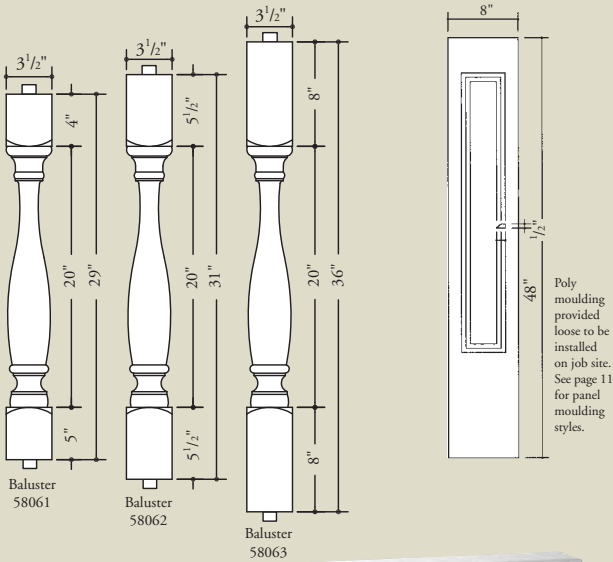

\*See Warranty

\*\*Additional priming may be required

durability, and quality. Choose from three rail sizes and several baluster profiles. Curved balustrade systems are available in 10' sections. For more information about this exceptional addition to your porch, call 800-264-4HBG (4424).

## SHERWOOD

SKU	M	Maximum Spacing	O/C
58031	3/4"	2 1/4"	5 1/4"
58032	3/4"	2 1/4"	5 1/4"
58036	3/4"	2 1/4"	5 1/4"
58033	1"	2 1/8"	5 1/2"
58034	1"	2 1/8"	5 1/2"
58035	1"	2 1/8"	5 1/2"
58037	1"	2"	5 1/2"
58038	1"	2"	5 1/2"
58029	0"	4"	7"
58030	0"	4"	7"
58061	1 1/16"	1 3/4"	5 1/4"
58062	1 1/16"	1 3/4"	5 1/4"
58063	1 1/16"	1 3/4"	5 1/4"