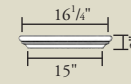

Ball Cap
7" 63058
10" 57096
12" 57093
*Must be used with Flat Cap