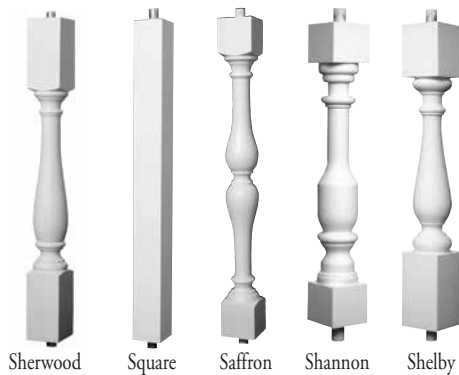

SHERWOOD

SKU	M	Maximum Spacing	O/C
58031	3/4"	2 1/4"	5 1/4"
58032	3/4"	2 1/4"	5 1/4"
58036	3/4"	2 1/4"	5 1/4"
58033	1"	2 1/8"	5 1/2"
58034	1"	2 1/8"	5 1/2"
58035	1"	2 1/8"	5 1/2"
58037	1"	2"	5 1/2"
58038	1"	2"	5 1/2"
58029	0"	4"	7"
58030	0"	4"	7"
58061	1 1/16"	1 3/4"	5 1/4"
58062	1 1/16"	1 3/4"	5 1/4"
58063	1 1/16"	1 3/4"	5 1/4"