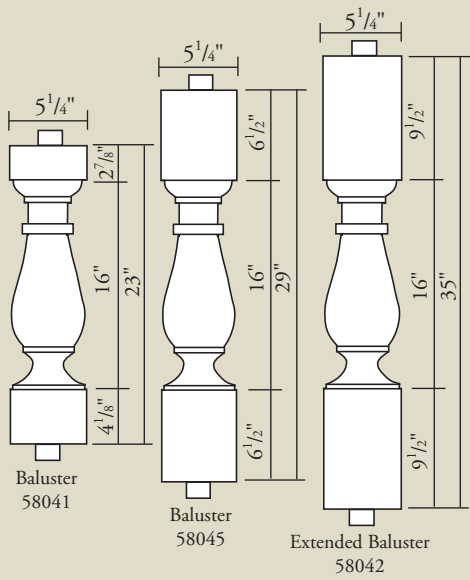

7" Balustrade System

CALVERT